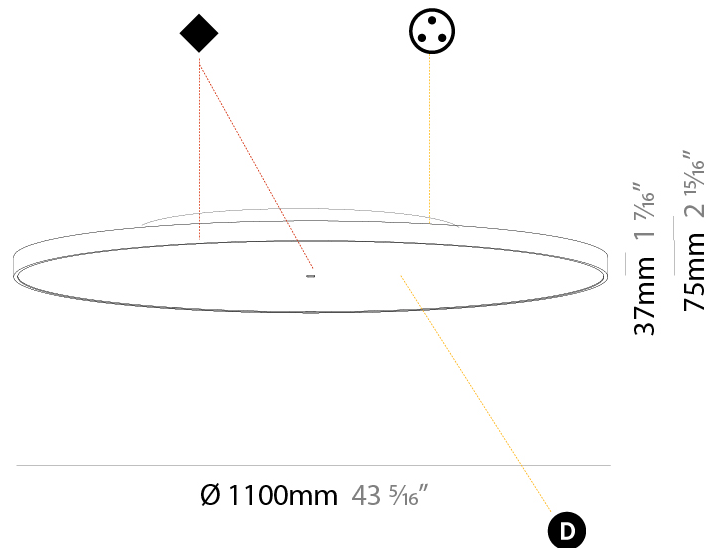

GENERAL

Series: Sign Diva
Subseries: Sign Diva
Partner: Prolicht
Division: Architectural
Installation: Surface
Product Type: Ceiling Surface
Mounting Location: Ceiling
Light Distribution: Direct / Indirect

PHYSICAL

Shape: Round
Diameter (mm): 1100
Diameter (in): 43 ⁵/₁₆"
Height (mm): 75
Height (in): 2 ¹⁵/₁₆"
Weight (kg): 18.39
Weight (lbs): 40.54
Diffuser: Direct - PMMA - Opal/Micro-Prism/Sparkling Secret/Vintage Industrial with Shine Ring / Indirect - White/Yellow/Orange/Red/Blue/Green
Fixture Finish: SSR / BKV / CWI / CRY / HAB / UFT / ITA / RUA / FTG / MYG / LOD / PUS / FRO / FUP / KIA / POP / BLS / SPG / MEY / GOH / CHC / COM / ABZ / JAG / OBR / MOS / ROR
Fixture Material: PMMA / Extruded Aluminum / Steel

ELECTRICAL

Lamp Type: LED (Zhaga Standard)
Input Wattage (W): 169.4
Total Output Wattage (W): 134
Dimming: Tri-Mode (Non-Dimming and Phase Dimming (120Vac only) and 0-10V Dimming)
Driver Included: Yes
Driver Location: Integrated
Driver Type: Constant Current - Universal
Driver Class: Class 2
Input Voltage (V): 120 - 277
Constant Current (MA): 600

LED

Color Temperature (*K): 3000 / 3500 / 4000
Max. Delivered Lumen (lm): 19520 / 19933 / 20340
CRI: >90 CRI
Lamp Life (hrs): 50000

OPTICAL

RATINGS AND CERTIFICATIONS

Certified By: Certified for North American Standards
IP rating: IP20